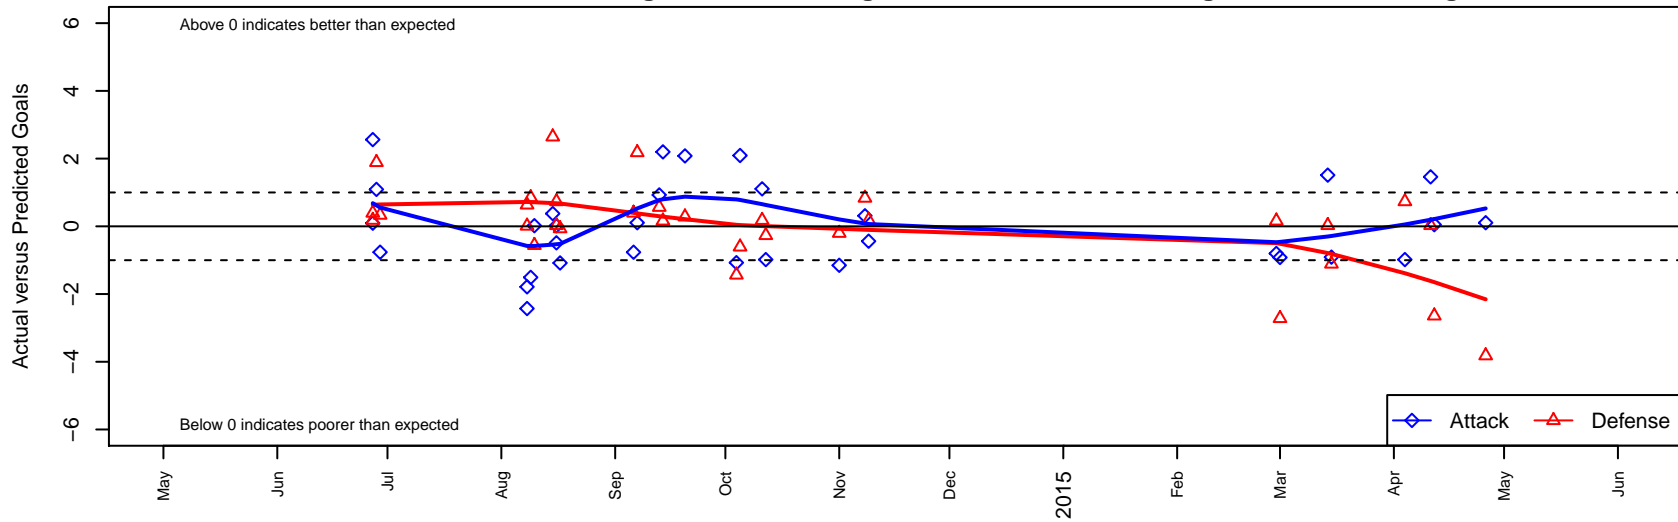

Silver Falls United Hurricanes G01

Silver Falls SC
 Silverton, OR
 G01 total strength=799
 attack=1.28 defense=0.78
 fall league = PTT-B G01 Thorns Div 1
 spr league = Spr OYS G01 Div 1 White

alt names used:

Venues played:
 2014 Capital Cup GU13 Silver
 2014 Chinook Cup Silver U13
 2014 Mt Hood Challenge U13
 2014 PTT-B G01 Thorns Div 1
 2014 OYS Presidents Cup G01
 2014 Spr OYS G01 Division 1 White

Silver Falls United Hurricanes G01
 Dots are actual minus expected GF (blue circles) and GA (red triangles).
 Blue line is smoothed change in attack strength. Red is smoothed change in defense strength.

**attack and defense variance (black dot)
relative to other teams
and top 10 in region**

**attack and defense rating
relative to others at age
and all opponents in last 13 months**

Performance relative to 13 month average