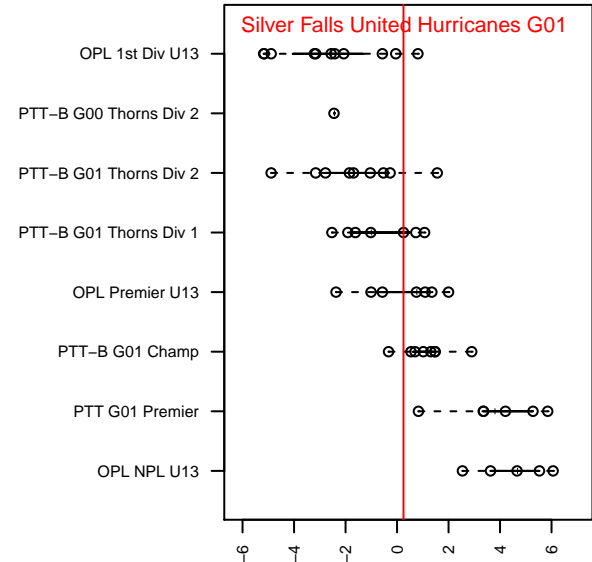

Silver Falls United Hurricanes G01

Silver Falls SC
 Silverton, OR
 G01 total strength=799
 attack=1.28 defense=0.78
 fall league = PTT-B G01 Thorns Div 1
 spr league = Spr OYS G01 Div 1 White

alt names used:

Venues played:
 2014 Capital Cup GU13 Silver
 2014 Chinook Cup Silver U13
 2014 Mt Hood Challenge U13
 2014 PTT-B G01 Thorns Div 1
 2014 OYS Presidents Cup G01
 2014 Spr OYS G01 Division 1 White

Silver Falls United Hurricanes G01
 Dots are actual minus expected GF (blue circles) and GA (red triangles).
 Blue line is smoothed change in attack strength. Red is smoothed change in defense strength.

**attack and defense variance (black dot)
relative to other teams
and top 10 in region**

**attack and defense rating
relative to others at age
and all opponents in last 13 months**

Performance relative to 13 month average